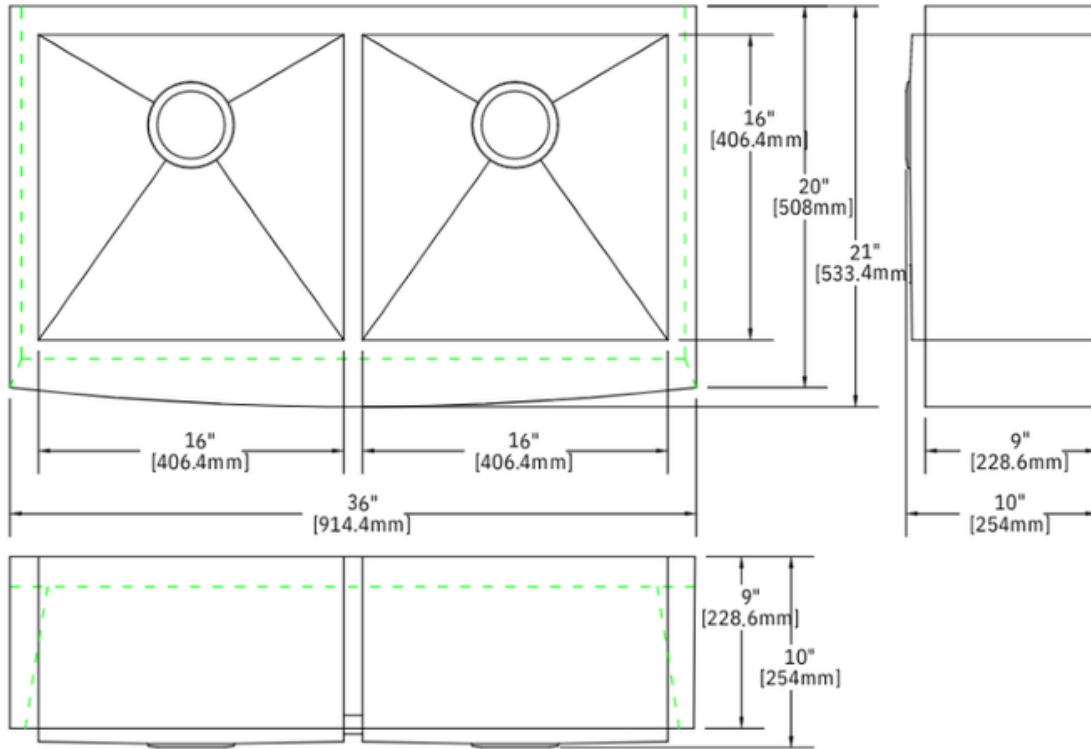

Technical Information

All product dimensions are nominal

Exterior Measurements: 36" x 21" x 10"

Bowls: 16" x 16" x 10"

Bowl Configuration: Double

Installation Information

Install this product according to the installation instructions.

Limited Lifetime Warranty

See website for detailed warranty information.